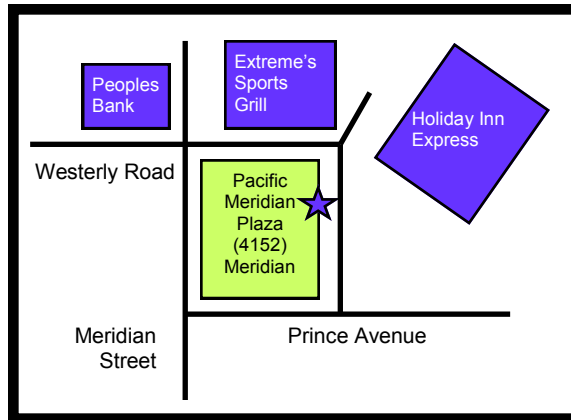

Apartment Living

Newport Apartments are located on the south side of beautiful Bellingham, Washington. They are close to shopping, movie theaters, restaurants & Western Washington University.

Newport Apartments