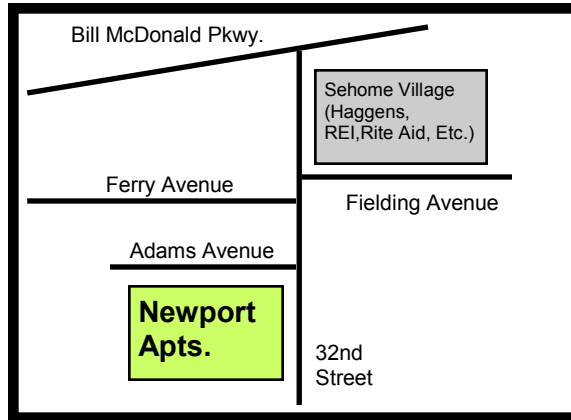

Apartment Living

Newport Apartments are located on the south side of beautiful Bellingham, Washington. They are close to shopping, movie theaters, restaurants & Western Washington University.

Newport Apartments